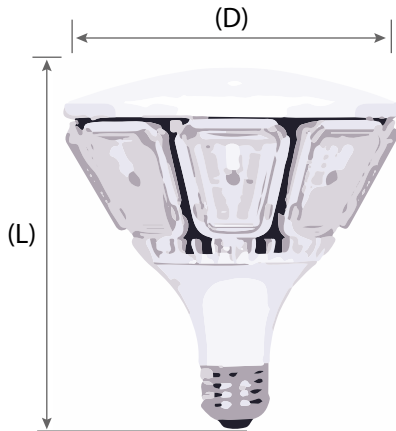

LED HI-PRO POST TOP LAMP

QS: SC7130

Medium E26 Base
1 inch

FEATURES:

- Incandescent Equivalent: 300W
- Fluorescent Equivalent: 85W
- HID Equivalent: 175W
- Beam Spread: 300°
- CRI: 80+
- Volts: 100V-277V
- Replaces HID, CFL, and Incandescent

DIMENSIONS:

WARRANTY & LISTINGS:

- 3-year warranty
- UL Listed
- Damp Rated
- 35,000 hour rated life
- FCC Compliant
- RoHS Compliant

MECHANICAL:

- Base: Medium E26
- Housing Color: White
- -25C (-13F) to a maximum of +45C (+113F)
- Vertical Operation
- Operating frequency: 50/60 Hz

SPECIFICATION:

Product Code	Wattage	Lumens	Color Temperature	Base	Equivalency	Dimensions
S9779	40W	5000 LM	3000K	E26 Medium	175Ww HID	(L) 5.5" x (D) 5.13"